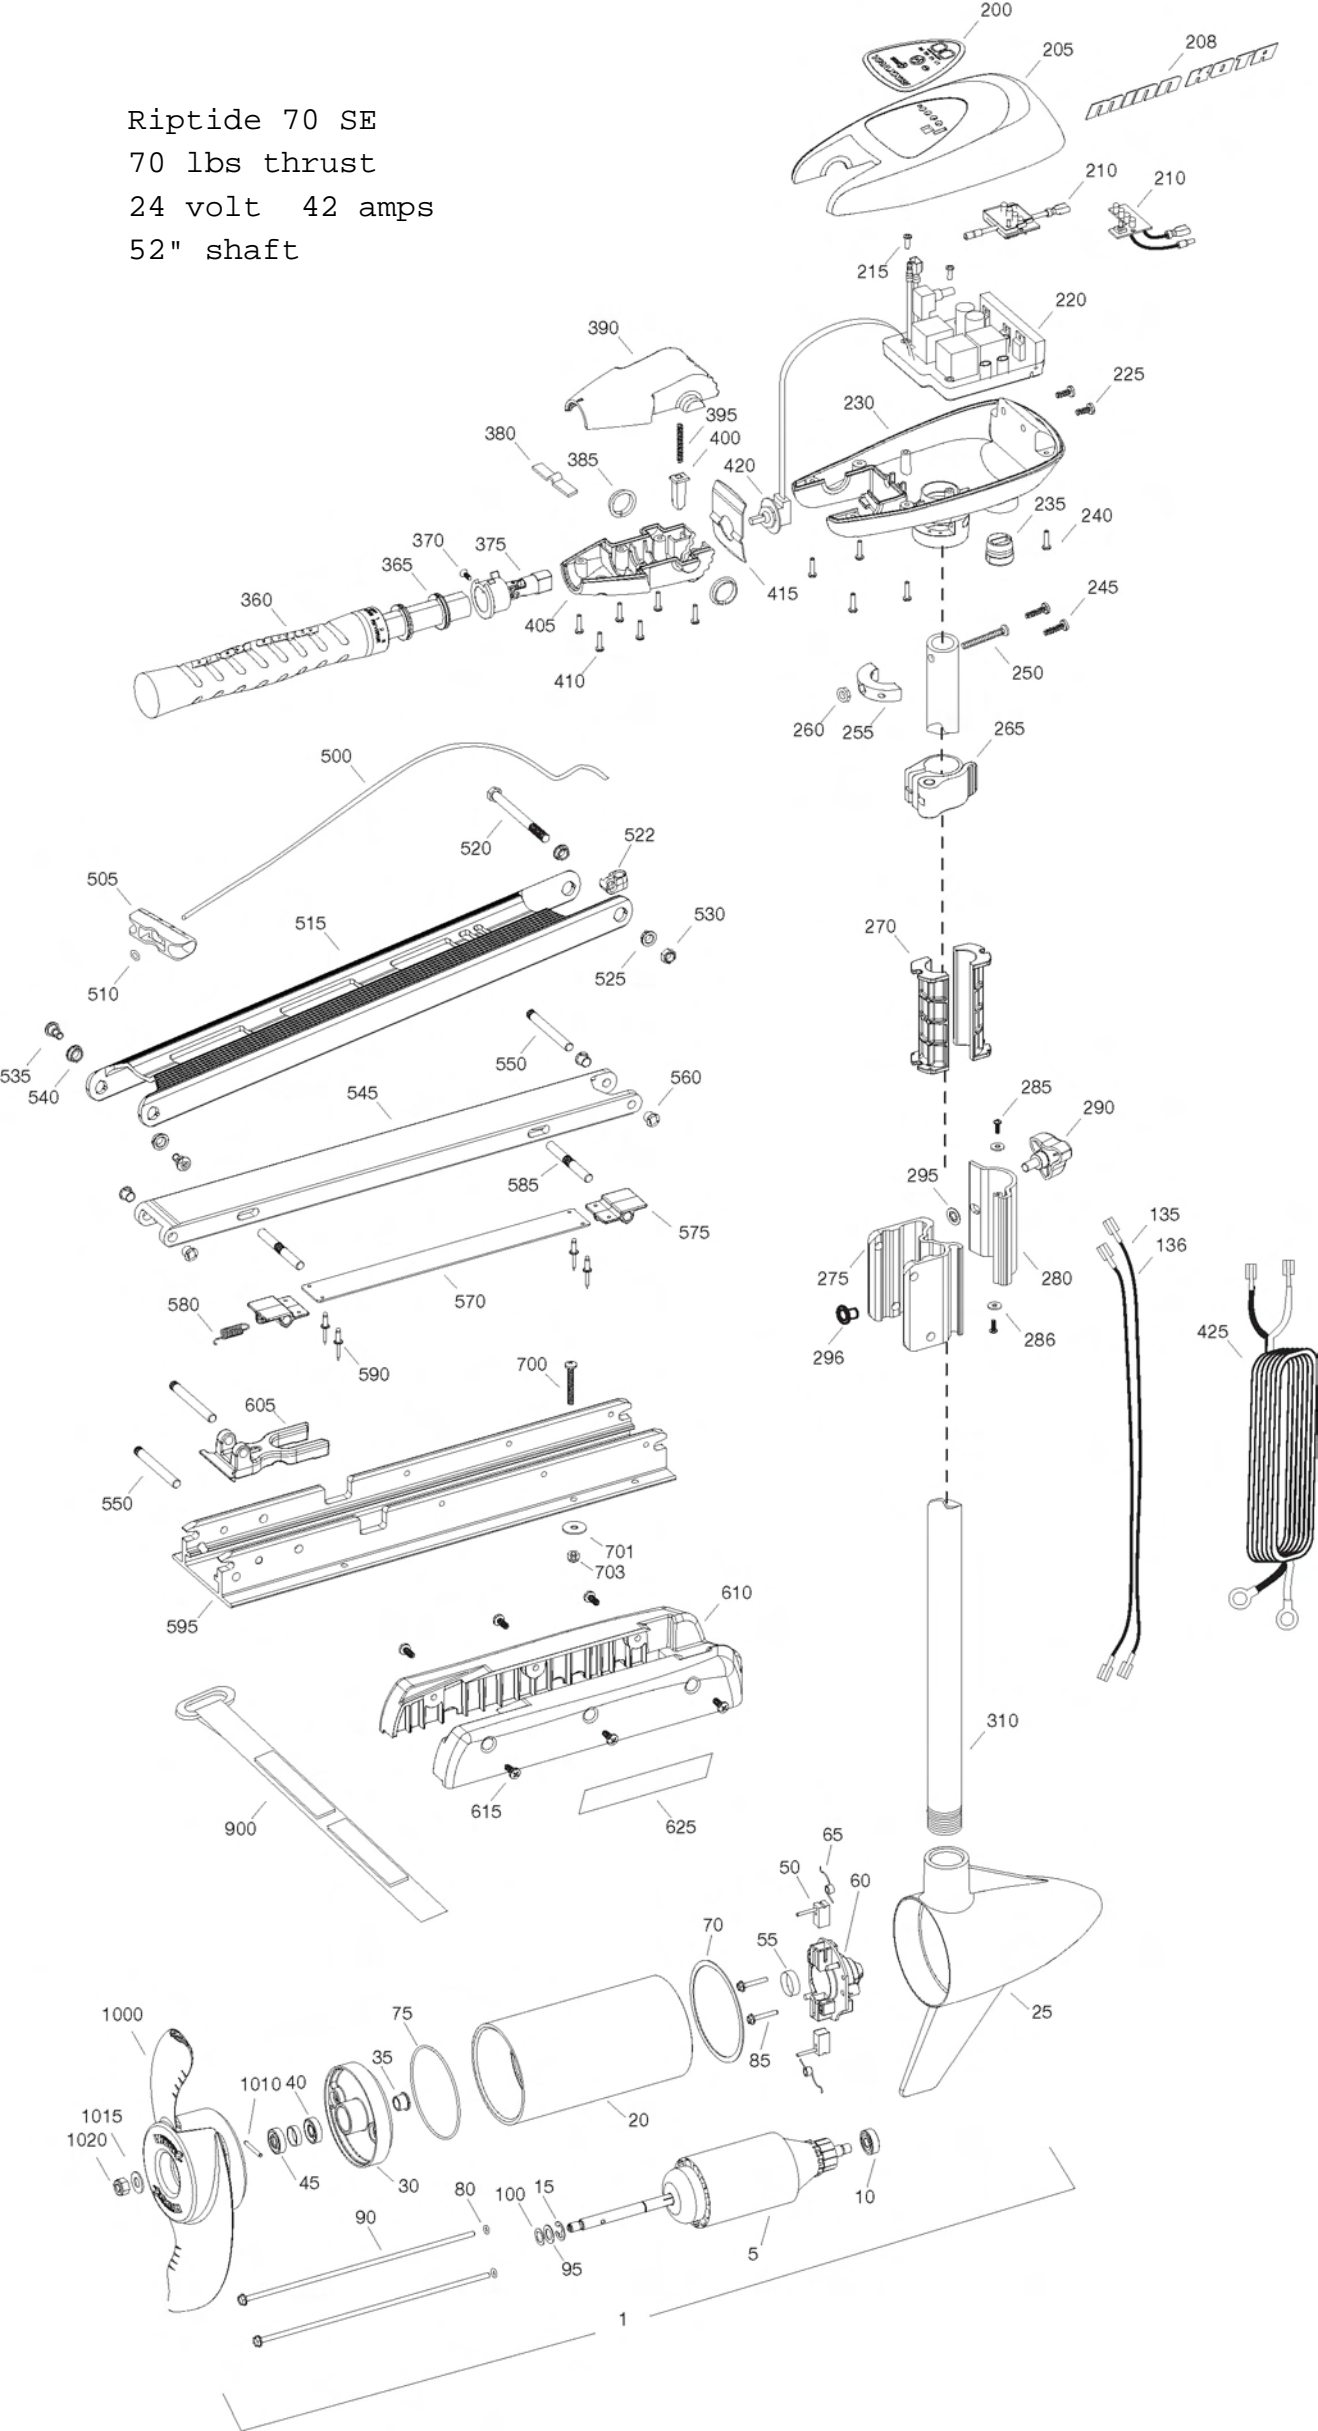

Riptide 70 SE
 70 lbs thrust
 24 volt 42 amps
 52" shaft

PARTS LIST

ITEM #	QTY	PART NUMBER	DESCRIPTION
1	1	2096036	24V MOTOR 52" SW
5	1	2-100-119	ARMATURE ASSEMBLY
10	1	140-010	BEARING
15	1	788-015	RETAINING RING
20	1	2-200-304	CENTER HOUSING ASSEMBLY
25	1	421-336	BRUSH END HOUSING ASSEMBLY
30	1	2-400-337	PLAIN END HOUSING ASSEMBLY
35	1	144-049	FLANGE BEARING
40	1	880-003	SEAL
45	1	880-006	SEAL WITH SHIELD
50	2	188-037	BRUSH
55	1	725-050	PAPER TUBE
60	1	738-036	BRUSH PLATE ASSEMBLY
65	2	975-040	BRUSH SPRING
70	1	337-036	GASKET
75	1	701-081	O-RING, MOTOR
80	2	701-008	O-RING, THRU-BOLT
85	2	830-007	SCREW, 8-32
90	2	830-008	THRU-BOLT
95	2	990-067	WASHER, STEEL
100	2	990-070	WASHER, NYLATRON
135	1	640-007	LEADWIRE, BLACK
136	1	640-106	LEADWIRE, RED
■		2888460	SEAL AND O-RING KIT
200	1	2195655	DECAL, C-BOX COVER
205	1	2060296	C-BOX COVER
208	2	2325666	DECAL - MINN KOTA
210	1	2074081	BATTERY METER, 24V SW
215	2	3043427	SCREW, #8 X 7/8 SS
220	1	2184007	CONTROL BOARD, 24/36V
225	2	2303434	SCREW, #8-30 X 5/8 SS
230	1	2062503	CONTROL BOX VARS, SW
235	1	2062905	STRAIN RELIEF
240	6	2303412	SCREW, #6 X 5/8 SS
245	2	2263434	SCREW, #8 X 1 SS
250	1	2263406	SCREW, #10-24 X 2 SS
255	1	2061517	COLLAR, C-BOX
260	1	2333101	NUT, 10-24, NYLOCK, SS
265	1	2991521	CAM LOCK/DEPTH COLLAR ASSY
270	2	2261537	HINGE SLEEVE
■	1	2991839	HINGE & DOOR ASSEMBLY [275-295]
275	1	2261894	HINGE BASE ASSEMBLY
280	1	2261898	HINGE DOOR
285	2	2332100	SCREW, 8-32 X 3/8, SS